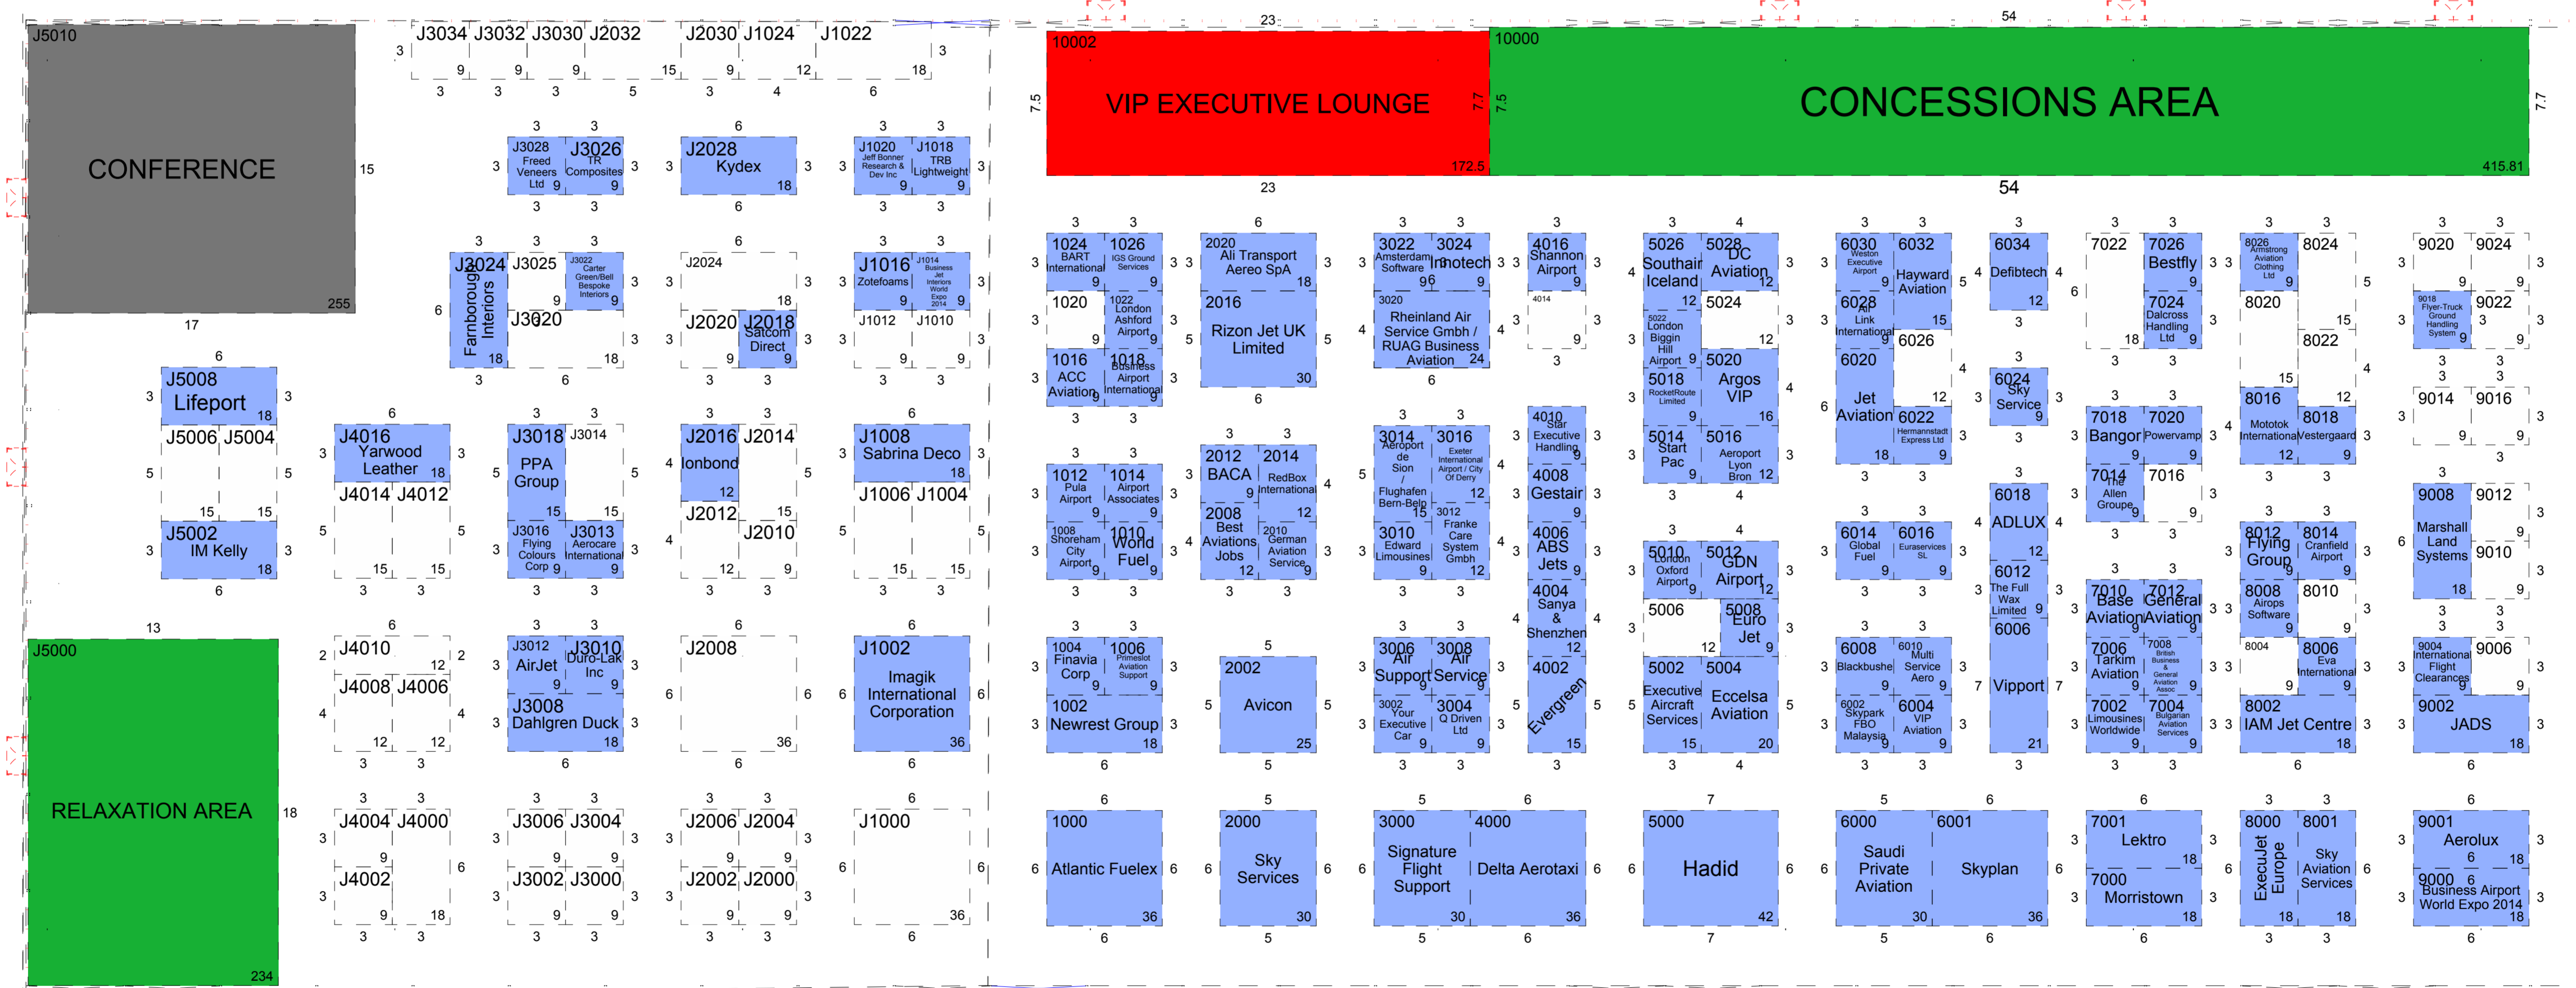

# BusinessJet interiors

WORLD EXPO 2013

# Business Airport

WORLD EXPO 2013

19 - 21 March 2013 LONDON, FARNBOROUGH, UK

MAIN ENTRANCE

Exhibition Manager  
 • Caroline Pepper  
 Exhibition Co-ordinator  
 • Tammie Boorman  
 Tel : +44 1306 743744  
 Fax : +44 1306 887549  
 Issue Number : 23  
 Issue Date : 20 Nov 2012  
 Scale : 1:200